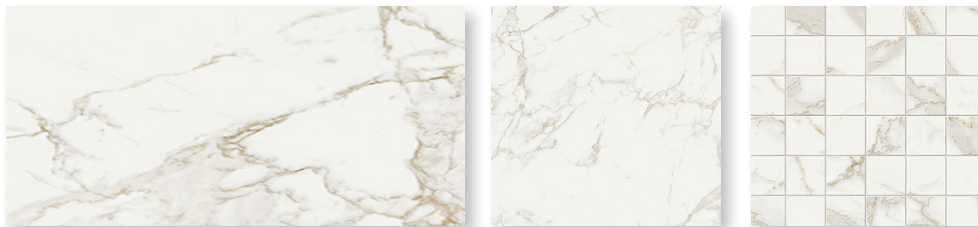

AGELESS COLLECTION

MALINE TILE
ELEVATE YOUR SHOWROOM

malinetile.com

AGELESS

Stock Sizes

24"x48"

47"110" Available in Victoria color only

32"x32"

2"x2" Mosaic

Colors

Boulevard

Fortune

Riverside

Victoria

Boulevard | 24"x48"

Fortune | 32"x32"

Riverside | 24"x48"

Victoria | 32"x32"

AGELESS

Technical Characteristics

Material	Finish	Thickness	Application	Frost Resistance	Shade Variation	Rectified	Slip Resistance
Glazed Porcelain	Matte	9mm 7mm (Victoria 47"x110")	Interior/ Exterior	Yes	V2	Yes	≥0.42