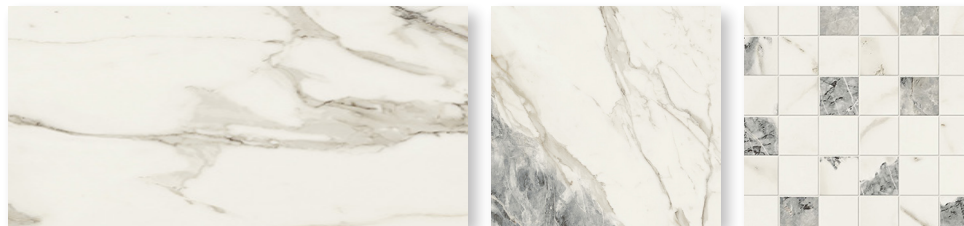

AGELESS COLLECTION

MALINE TILE
ELEVATE YOUR SHOWROOM

malinetile.com

AGELESS

Stock Sizes

24"x48"

47"110" Available in Victoria color only

32"x32"

2"x2" Mosaic

Colors

Boulevard

Fortune

Riverside

Victoria

Boulevard | 24"x48"

Fortune | 32"x32"

Riverside | 24"x48"

Victoria | 32"x32"

AGELESS

Technical Characteristics

Material	Finish	Thickness	Application	Frost Resistance	Shade Variation	Rectified	Slip Resistance
Glazed Porcelain	Matte	9mm 7mm (Victoria 47"x110")	Interior/ Exterior	Yes	V2	Yes	≥0.42