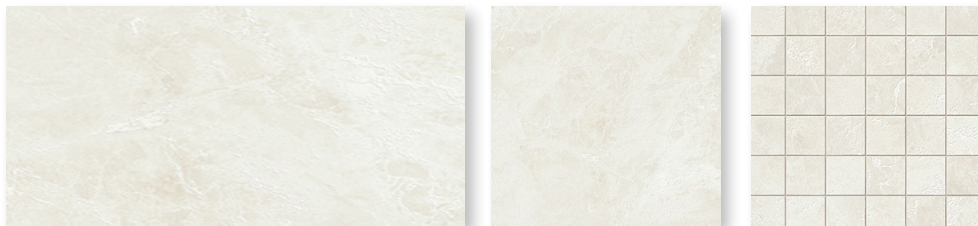

AGELESS COLLECTION

MALINE TILE
ELEVATE YOUR SHOWROOM

malinetile.com

AGELESS

Stock Sizes

24"x48"

47"110" Available in Victoria color only

32"x32"

2"x2" Mosaic

Colors

Boulevard

Fortune

Riverside

Victoria

Boulevard | 24"x48"

Fortune | 32"x32"

Riverside | 24"x48"

Victoria | 32"x32"

AGELESS

Technical Characteristics

Material	Finish	Thickness	Application	Frost Resistance	Shade Variation	Rectified	Slip Resistance
Glazed Porcelain	Matte	9mm 7mm (Victoria 47"x110")	Interior/ Exterior	Yes	V2	Yes	≥0.42