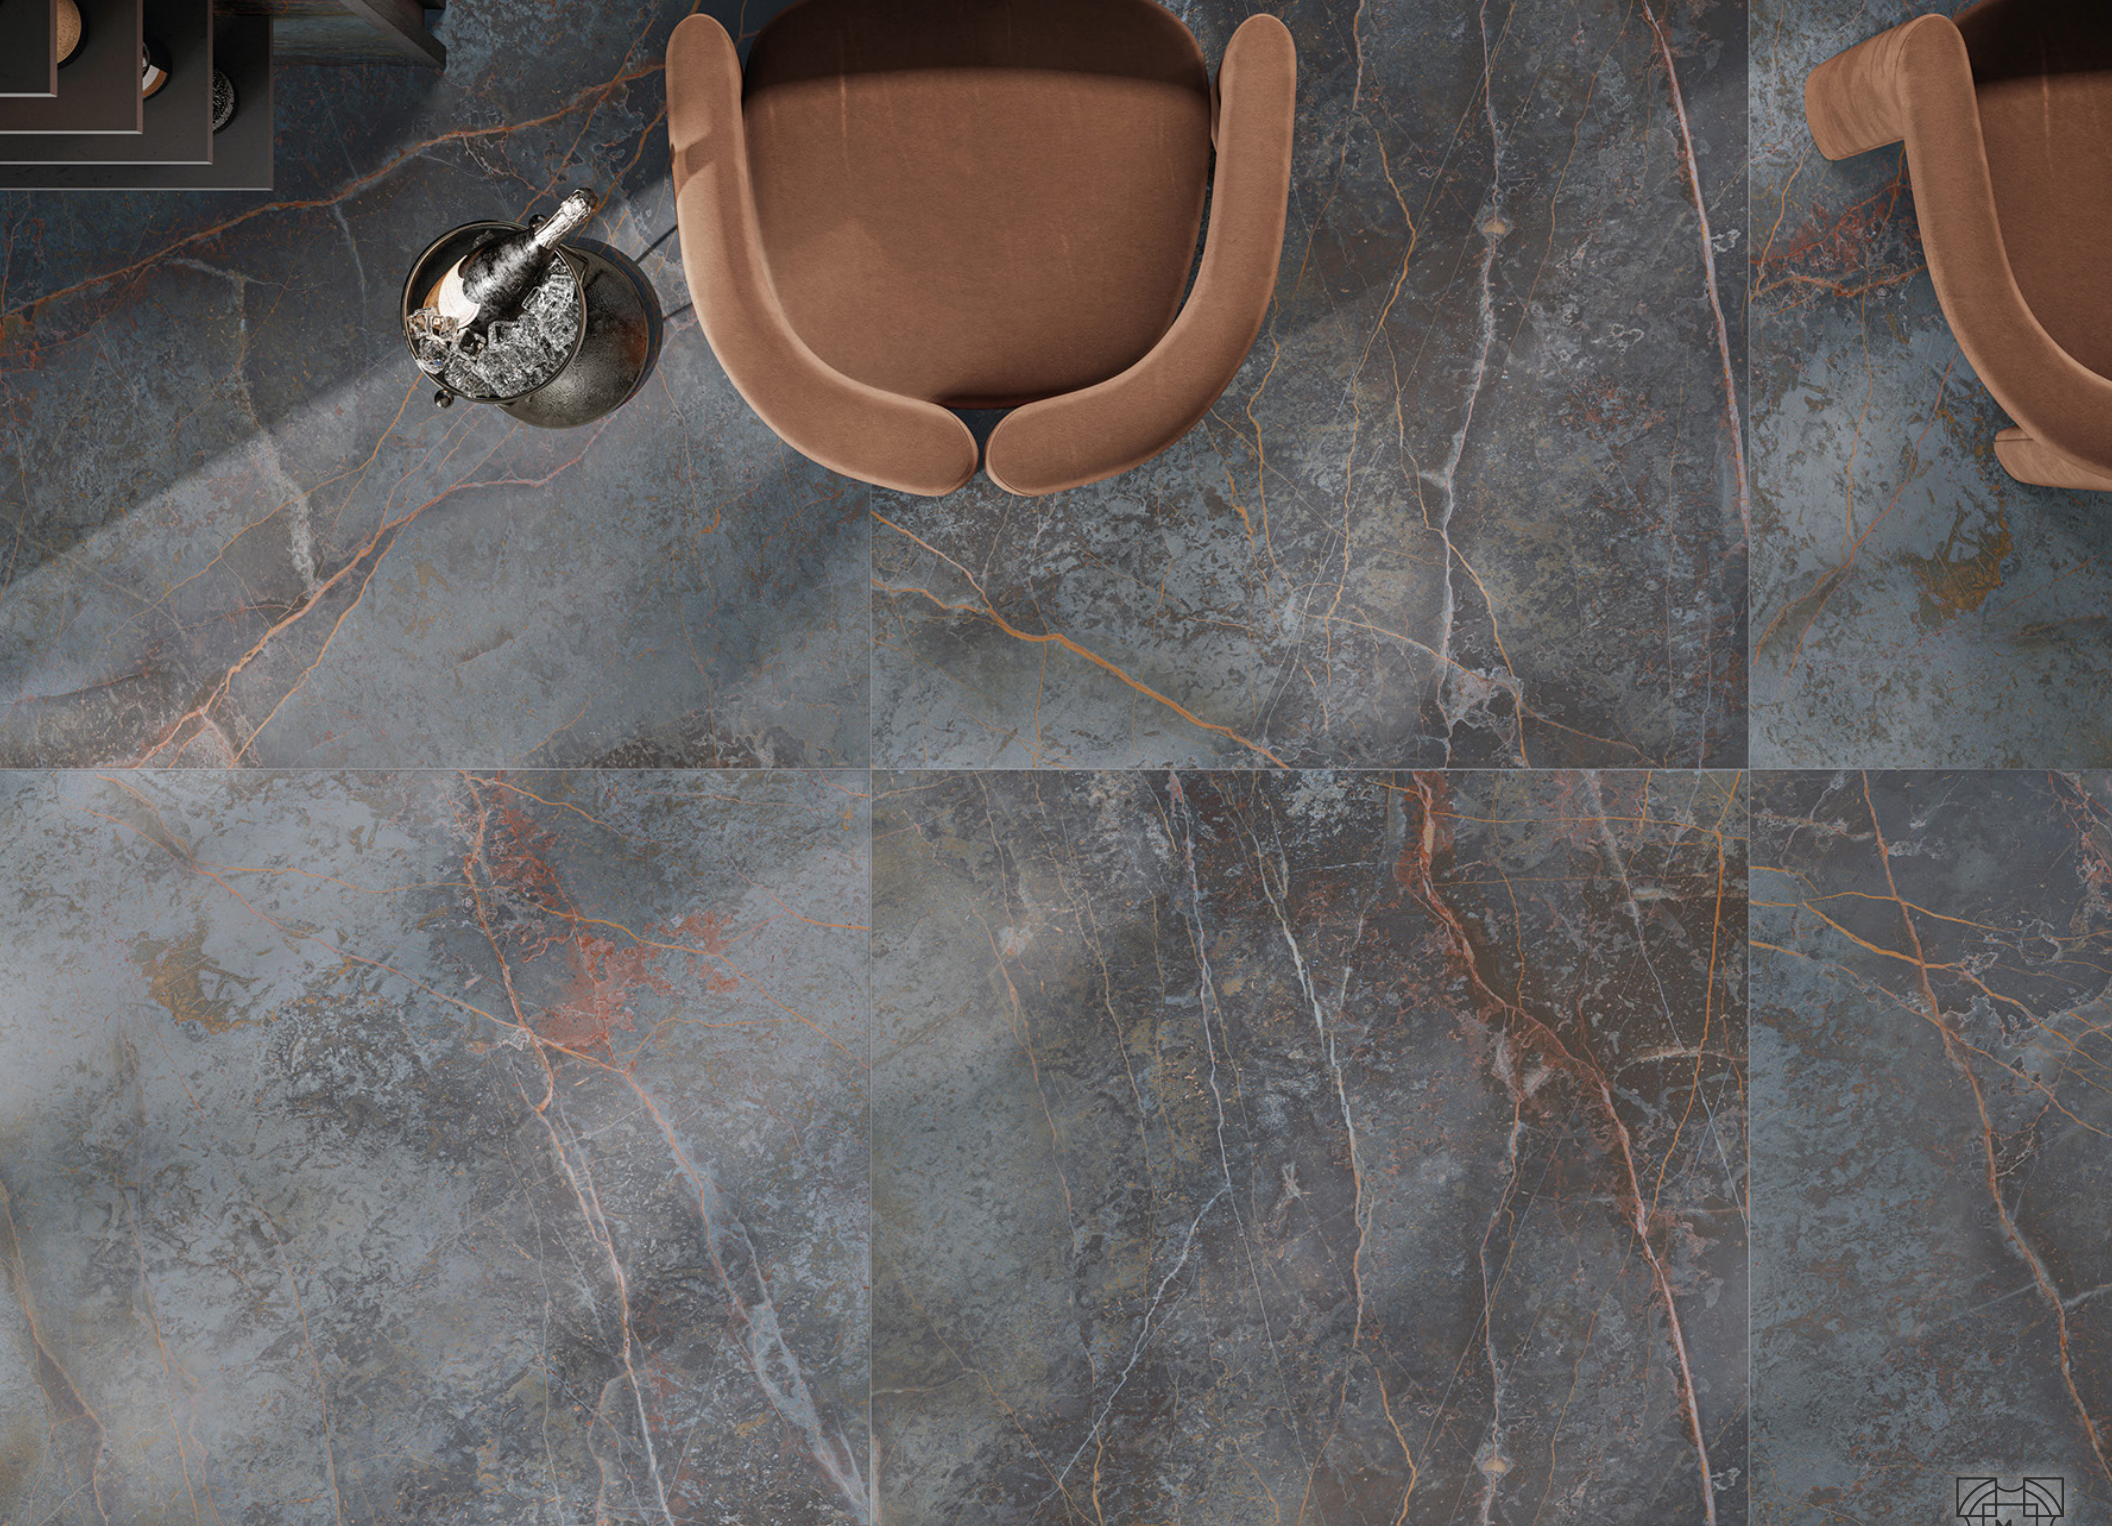

AGELESS COLLECTION

MALINE TILE
ELEVATE YOUR SHOWROOM

malinetile.com

AGELESS

Stock Sizes

24"x48"

47"110" Available in Victoria color only

32"x32"

2"x2" Mosaic

Colors

Boulevard

Fortune

Riverside

Victoria

Boulevard | 24"x48"

Fortune | 32"x32"

Riverside | 24"x48"

Victoria | 32"x32"

AGELESS

Technical Characteristics

Material	Finish	Thickness	Application	Frost Resistance	Shade Variation	Rectified	Slip Resistance
Glazed Porcelain	Matte	9mm 7mm (Victoria 47"x110")	Interior/ Exterior	Yes	V2	Yes	≥0.42